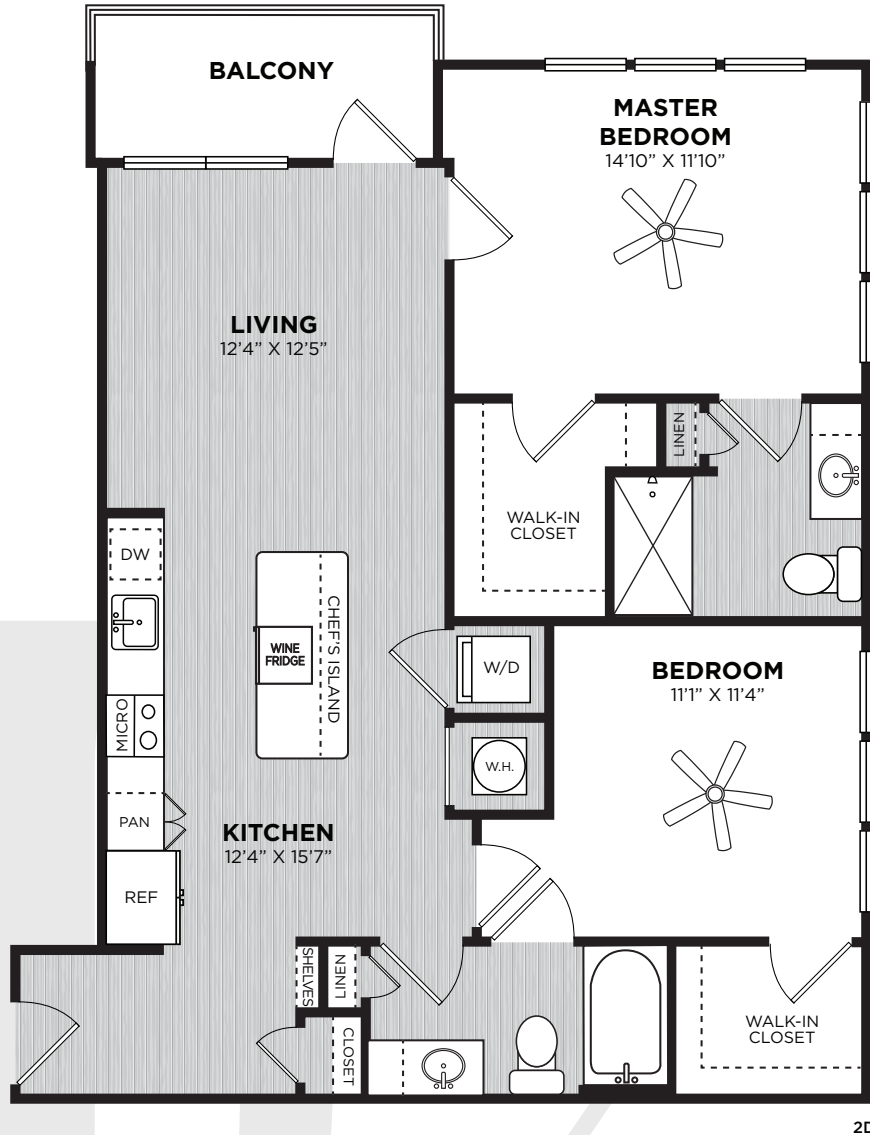

AV

BUCKHEAD VILLAGE

LEVELS 1-5

PERIGNON 2 BEDROOM | 2 BATH 1,066 sq.ft.