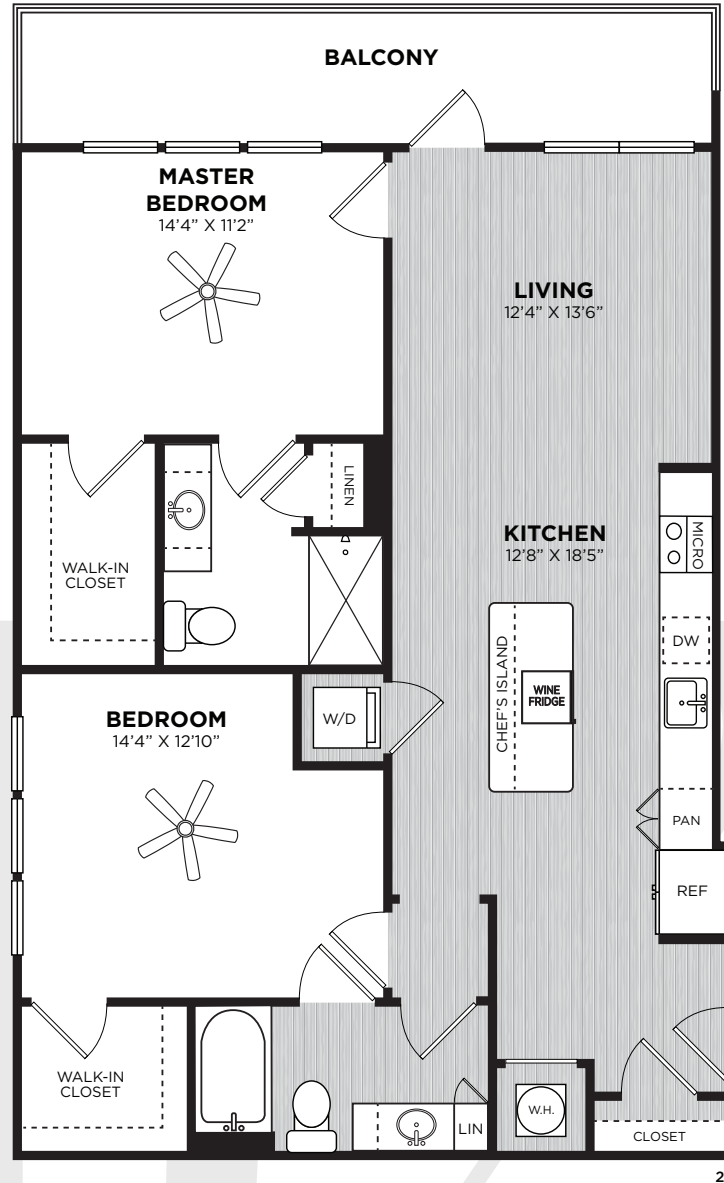

# AV

BUCKHEAD VILLAGE

LEVELS 3-5

## MOET 2 BEDROOM | 2 BATH 1,171 sq.ft.