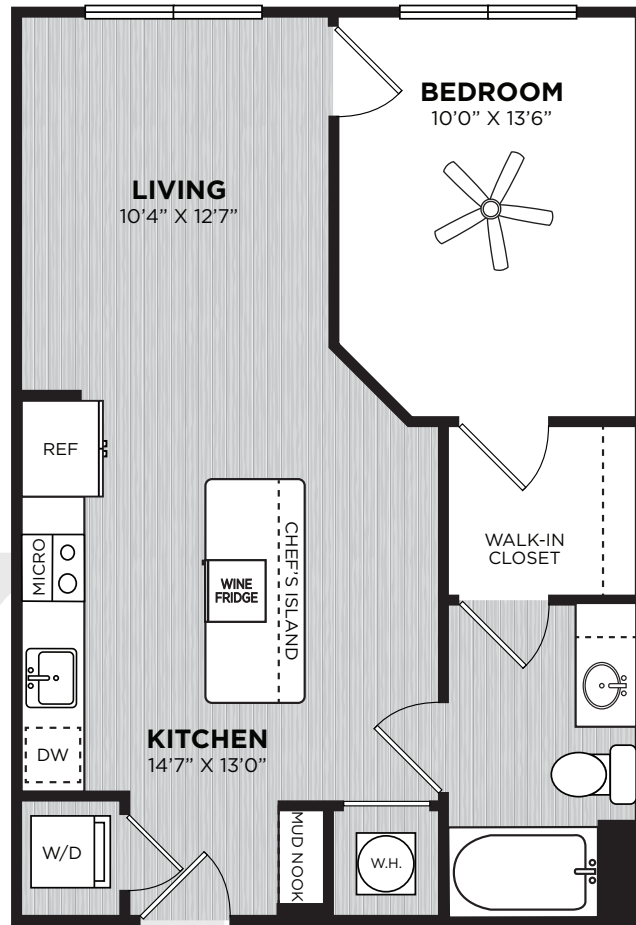

# BV

BUCKHEAD VILLAGE

1C

LEVELS 1-5

**KRUG**  
1 BEDROOM | 1 BATH  
670 sq.ft.