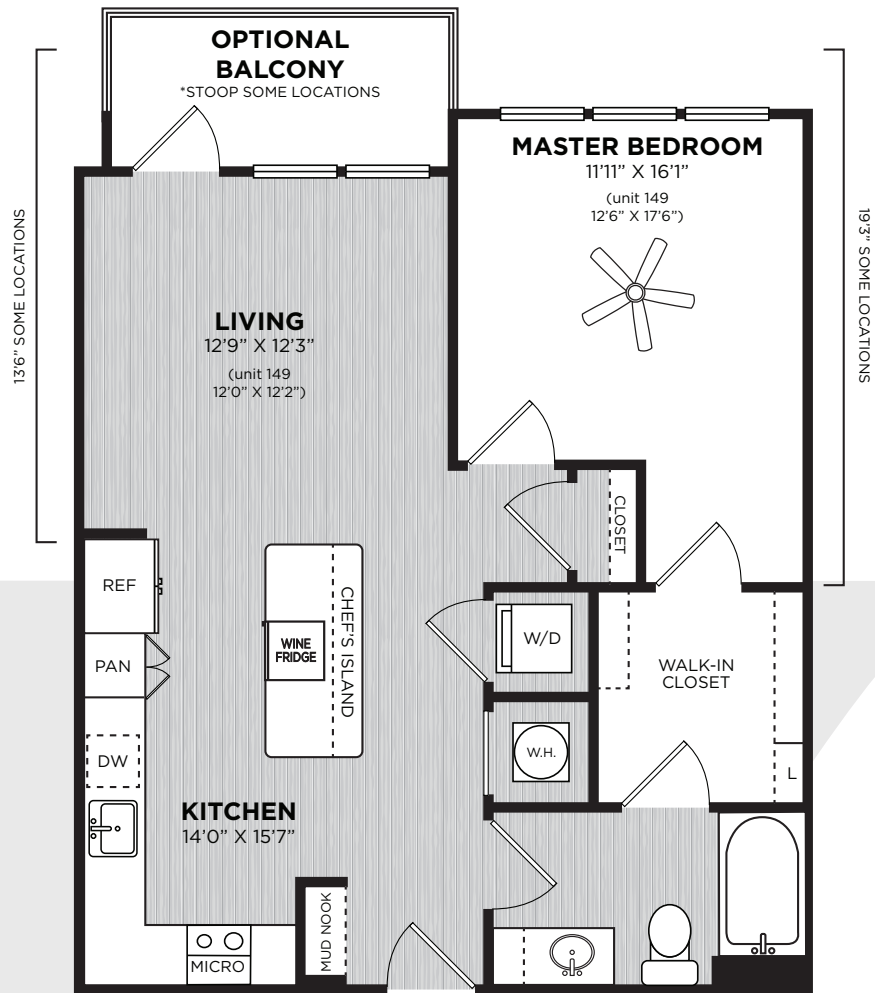

# BV

BUCKHEAD VILLAGE

1A,1A-B,N,P,S,1E

LEVELS 1-5

## BOLLINGER 1 BEDROOM | 1 BATH 783-838 sq.ft.